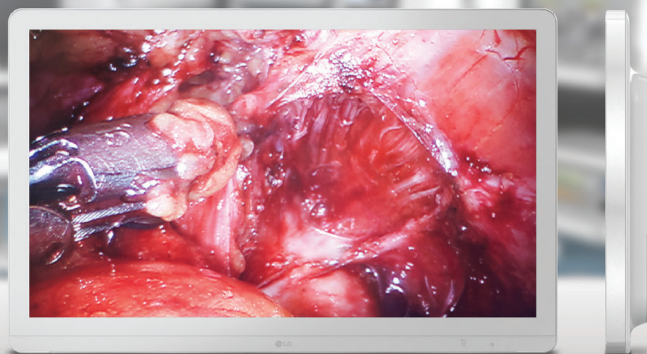

# 27HJ710S-W 8MP Surgical Monitor

HEALTHCARE

### A DISPLAY OPTIMIZED FOR OPERATING ROOM

The superior detailed picture quality of the LG surgical monitor meets operating room requirements. With its 27-inch IPS 8MP display, the LG surgical monitor improves work efficiency not only by enabling detailed observation but also by displaying multiple imaging applications.

Images on screen are simulated