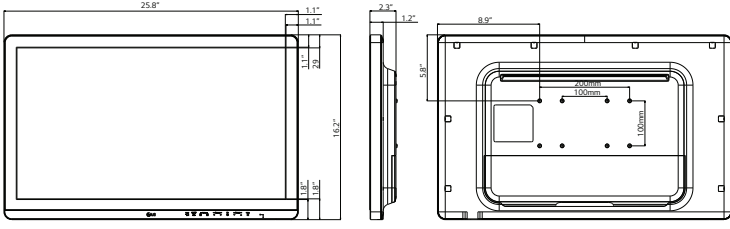

### JACK PACK

PANEL	MODEL	27HJ710S-W
	Size	27" class (27.0" diagonal)
	Panel Type	IPS
	Color Gamut (CIE1931)	sRGB 99% + Deep Red
	Color Depth (Number of Colors)	10bit color (1.07B)
	Pixel pitch (mm)	0.1554mm x 0.1554mm
	Aspect Ratio	16:9
	Resolution	3840 x 2160
	Brightness (Typ.)	800 cd/m <sup>2</sup>
	Contrast Ratio(Original)	1000:1
	(DFC)	Mega
	Response Time_Typ. (on/off)	14ms (Typ)
	(GTG)	5ms (High)
	Viewing Angle(CR≥10)	178 / 178
	Surface Treatment	With Optical Bonding Glass (1.3T, Anti-Reflection, Anti-Finger)
SIGNAL INPUT	DVI-D	x1
	SDI	x1 (3G-SDI)
	HDMI	x1 (2.0)
	DisplayPort	x1 (1.2)
	USB	USB 1up/1down (for HW calibration)
	Others	RS-232C
	[ Jack Location ]	Rear
SIGNAL OUTPUT	DVI-D	x1
	SDI	x1 (3G-SDI)
	DisplayPort	x1 (1.2)
	[ Jack Location ]	Rear
POWER	Type	Adapter
	Input	100-240Vac, 50/60Hz
	Output	19V, 6.32A (120W)
	Normal On (Max) (Brightness100 + 5V Load)	120W
	DC Off (Max)	0.3W
FREQUENCY	H-Frequency (DVI-D)	30-83kHz
	V-Frequency (DVI-D)	56-61Hz
	H-Frequency (HDMI)	30-135kHz
	V-Frequency (HDMI)	56-61Hz
	H-Frequency (Display Port)	30-135kHz
	V-Frequency (Display Port)	56-61Hz
RESOLUTION	Digital (DVI-D)	1920 x 1080
	Digital (HDMI)	3840x2160
	Display Port	3840x2160
	HDMI	3840x2160
	DVI-D	1920 x 1080
	SDI	1920 x 1080
	Display Port	3840x2160
OSD	Country	Worldwide
	Number of Language	17