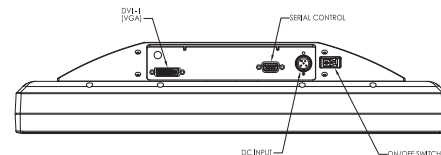

INPUT / OUTPUT CONNECTOR PANEL

STANDARD INPUT RESOLUTIONS

Resolution	Input (Digital)	Input (Analog)	Refresh Rate
640 x 480	DVI	VGA	60 Hz, 75 Hz
800 x 600	DVI	VGA	60 Hz, 75 Hz
1024 x 768	DVI	VGA	60 Hz, 75 Hz
1280 x 1024	DVI	VGA	60 Hz, 75 Hz